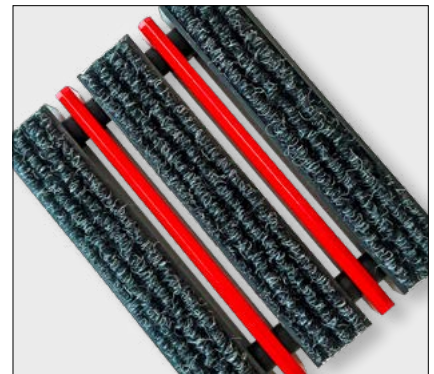

Customise your entrance area New ribbed carpet colour Dark Grey available now

With our brand new ribbed carpet colour in Dark Grey, we are expanding the possibilities for designing your premium entrance matting system.

The new Dark Grey ribbed carpet colour is available for the aluminium profile mats in the following versions:

- › Top Clean TREND[®] with mat height 22 / 27 mm
- › Top Clean TREND[®] XL with mat height 22 mm
- › Top Clean STABIL with mat height 22 mm
- › Top Clean STABIL XL with mat height 22 / 27 mm
- › Top Clean OBJEKT with mat height 22 mm
- › Top Clean HIGH with mat height 42 mm

You can find more detailed information and our intuitive configurator on our website www.geggus.com.

Aluminium profiles with ribbed carpet can be combined as desired, for example with a choice of blue, grey or black brush strips to enhance the cleaning effect (images left and centre). Not just a visual highlight: Ribbed carpet Dark Grey in combination with coloured powder-coated aluminium profiles and scraper bars (image on the right).