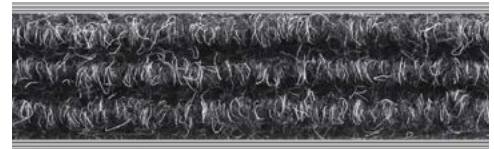

Customise your entrance area New ribbed carpet colour Dark Grey available now

With our brand new ribbed carpet colour in Dark Grey, we are expanding the possibilities for designing your premium entrance matting system.

The new Dark Grey ribbed carpet colour is available for the aluminium profile mats in the following versions:

- › Top Clean TREND[®] with mat height 22 / 27 mm
- › Top Clean TREND[®] XL with mat height 22 mm
- › Top Clean STABIL with mat height 22 mm
- › Top Clean STABIL XL with mat height 22 / 27 mm
- › Top Clean OBJEKT with mat height 22 mm
- › Top Clean HIGH with mat height 42 mm

You can find more detailed information and our intuitive configurator on our website www.geggus.com.

Aluminium profiles with ribbed carpet can be combined as desired, for example with a choice of blue, grey or black brush strips to enhance the cleaning effect (images left and centre). Not just a visual highlight: Ribbed carpet Dark Grey in combination with coloured powder-coated aluminium profiles and scraper bars (image on the right).