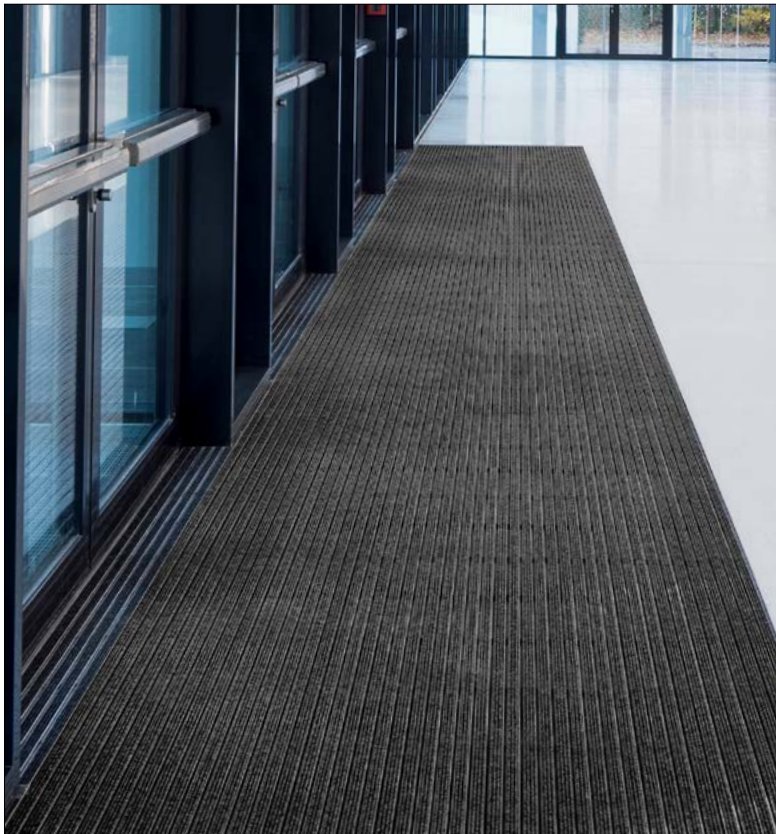

Customise your entrance area New ribbed carpet colour Dark Grey available now

With our brand new ribbed carpet colour in Dark Grey, we are expanding the possibilities for designing your premium entrance matting system.

The new Dark Grey ribbed carpet colour is available for the aluminium profile mats in the following versions:

- › Top Clean TREND[®] with mat height 22 / 27 mm
- › Top Clean TREND[®] XL with mat height 22 mm
- › Top Clean STABIL with mat height 22 mm
- › Top Clean STABIL XL with mat height 22 / 27 mm
- › Top Clean OBJEKT with mat height 22 mm
- › Top Clean HIGH with mat height 42 mm

You can find more detailed information and our intuitive configurator on our website www.geggus.com.

Aluminium profiles with ribbed carpet can be combined as desired, for example with a choice of blue, grey or black brush strips to enhance the cleaning effect (images left and centre). Not just a visual highlight: Ribbed carpet Dark Grey in combination with coloured powder-coated aluminium profiles and scraper bars (image on the right).